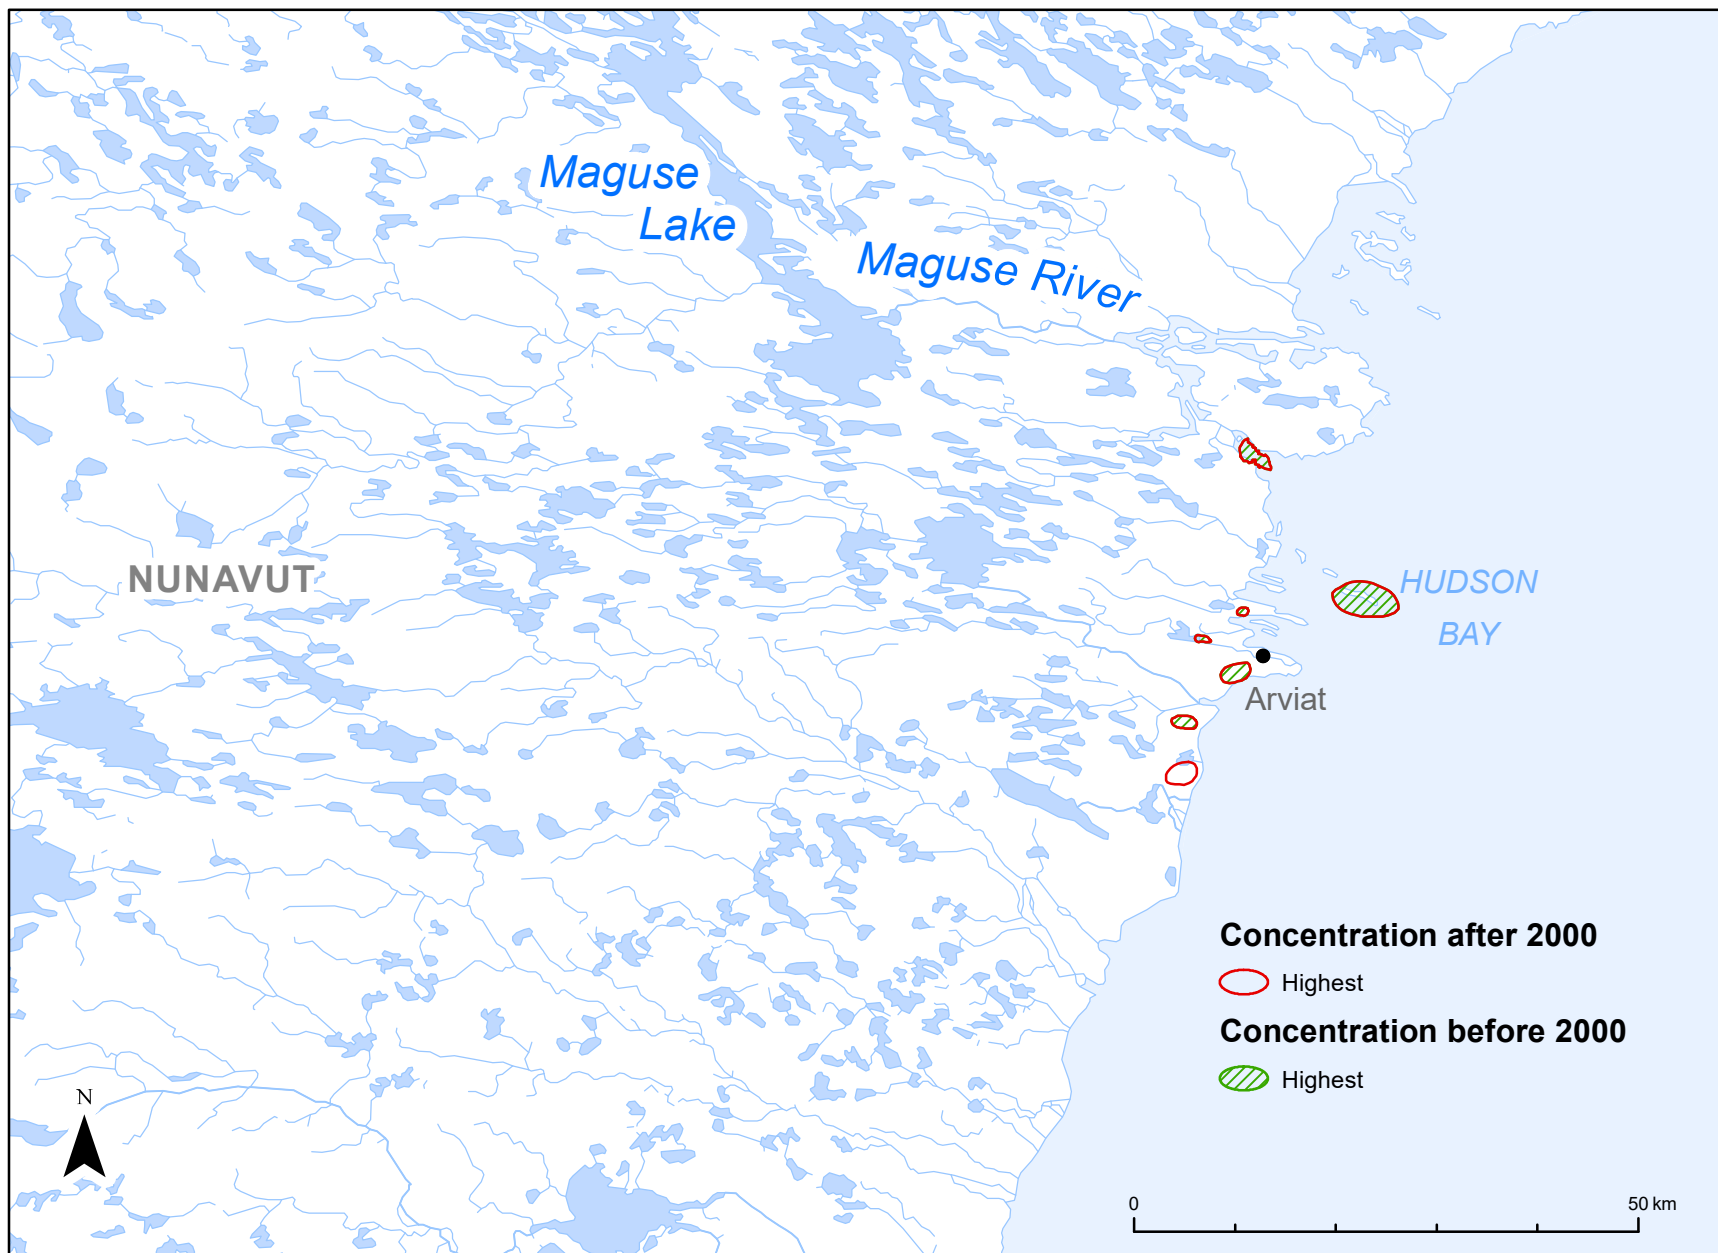

# High concentration areas of shorebirds around Arviat (current and past)

## Notes:

1. The above map represents information provided by 20 participants.
2. Data includes Whimbrels, sandpipers, plovers and other shorebirds.

## Legend:

Highest = Areas identified for highest shorebird concentration by one or more participants out of all the areas of high shorebird concentration identified by the same participant(s).